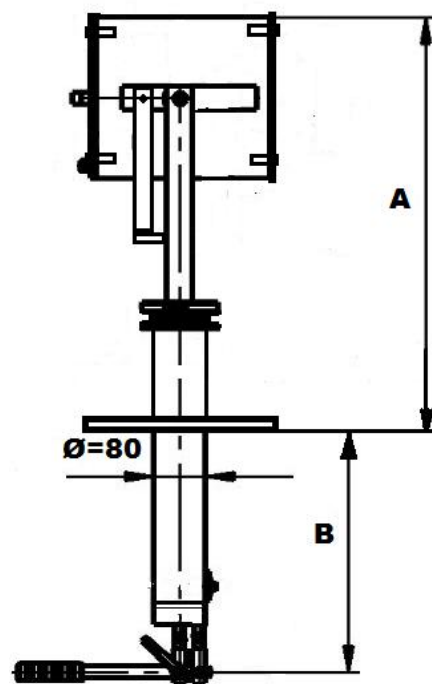

SPECIFICATIONS:

- High performance mirror glass reflector (Halogen)
- Adjustable light beam (Halogen)
- Stainless steel drum (Halogen)
- High quality powder coating
- Replacable wear bushings in fork
- Direct cooling system (LED)
- High performance LED system
- Long range and large covered area
- Low weight
- Very easy to fit
- Pedestal pre-insulated to avoid condensation

TECHNICAL DATA:	SL240LED	SL320
Volt:	24	24
Watt:	300	250
Range/1 lux	856	1488
Divergence:	10	3-15

MANUFACTURER: SKIPSUTSTYR A/S
Havnekvartalet 10
8370 Leknes
NORWAY

MEASUREMENTS (WS)	A	B	Weight
SL240 LED	76	30	13.5
SL320 Halogen	83	30	24
	WM		
SL240 LED	86	40	14
SL320 Halogen	93	40	24.5