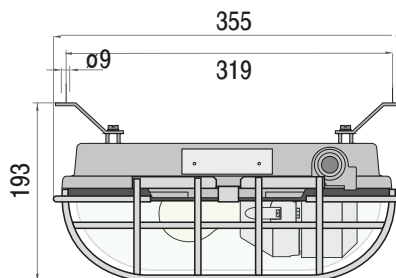

1

**Cable entry**

1xM25 cable gland (ending wiring)

ø 6-15 mm

**Mounting**

direct mounting on wall or ceiling

3.06

## OPTIONS

[mm]

SC-Glands  
for screen  
cable